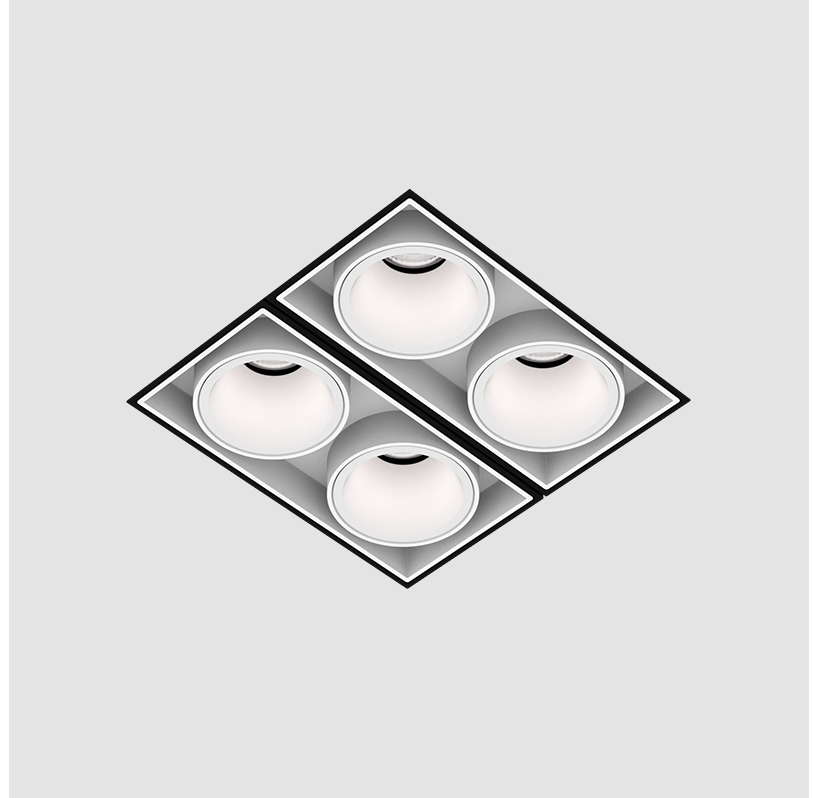

ELECTRICAL

Lamp Type: LED (Zhaga Standard)
Input Wattage (W): 18
Total Output Wattage (W): 16.4
Dimming: Tri-Mode (Non-Dimming and Phase Dimming (120Vac only) and 0-10V Dimming)
Driver Included: No
Driver Location: Recessed Housing
Driver Type: Constant Current - Universal
Driver Class: Class 2
Housing: See components
Input Voltage (V): 120 - 277
Constant Current (MA): 1050

LED

Number of LEDs: 4
Color Temperature (°K): 2700 / 3000 / 3500 / 4000
Max. Delivered Lumen (lm): Max. 887
CRI: >90 CRI
Lamp Life (hrs): 50000
Upon Request: Special Color Temperature

OPTICAL

Reflector: 8 / 18 / 34
Upon Request: Special Beam Angles

RATINGS AND CERTIFICATIONS

For international specifications by adding 'INT' at the end of the existing Model #. For assistance on 'custom' specifications, contact zteam@zaneen.com.
In a constant effort to supply the best product, we reserve the right to change specifications or materials without notice. The most recent specification sheets are found at zaneen.com