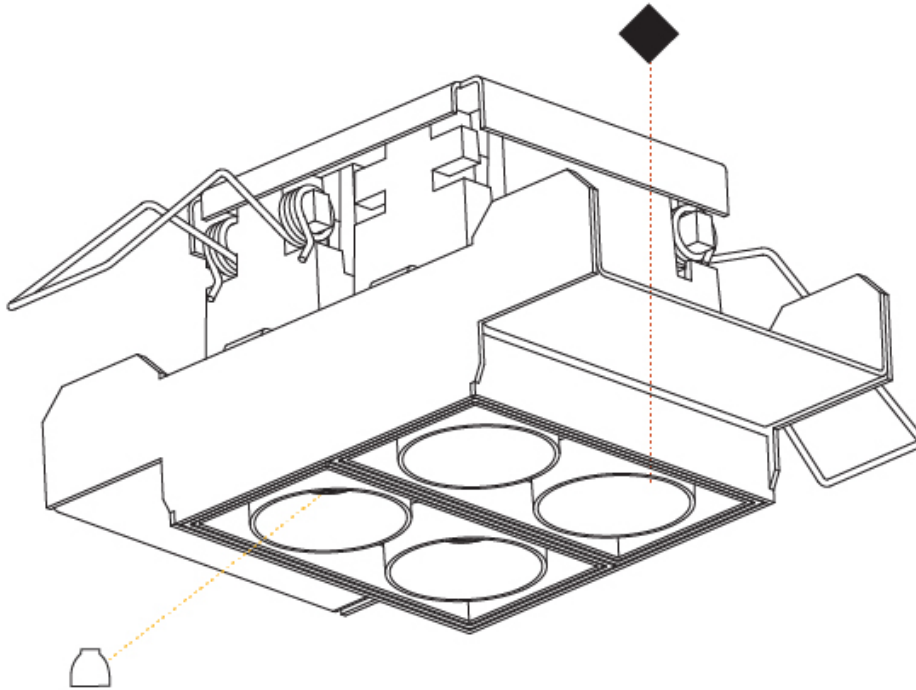

MAGIQ 2X2 CELL KORONA TRIMLESS

A35572-

PROJECT	_____
TYPE	_____
SPECIFIER	_____
QUANTITY	_____
DATE	_____

A

MAGIQ 2X2 CELL TRIMLESS

A35618-

base number Color Finish Reflector
 Temperature Options Options

- To build a product code in our configurator select the specify button on the base model # product page
- To build a manual product code on this datasheet choose from the options listed below in blue font and add the suffix to the base model #