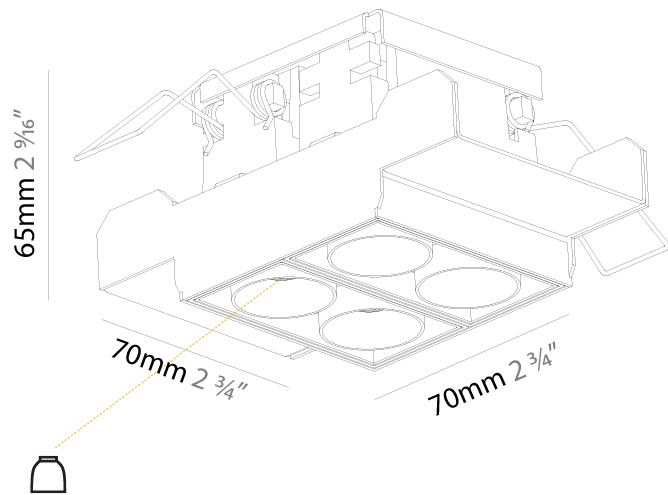

ELECTRICAL

Lamp Type: LED (Zhaga Standard)
Input Wattage (W): 14.3
Total Output Wattage (W): 13.2
Dimming: Tri-Mode (Non-Dimming and Phase Dimming (120Vac only) and 0-10V Dimming)
Driver Included: No
Driver Location: Recessed Housing
Driver Type: Constant Current - Universal
Driver Class: Class 2
Housing: See components
Input Voltage (V): 120 - 277
Constant Current (MA): 1050

LED

Number of LEDs: 4
Color Temperature (°K): 2700 / 3000 / 3500 / 4000
Max. Delivered Lumen (lm): 780 / 830 / 833 / 850
CRI: >90 CRI
Lamp Life (hrs): 50000
Upon Request: Special Color Temperature

OPTICAL

Reflector: 10 / 20 / 40
Upon Request: Special Beam Angles

RATINGS AND CERTIFICATIONS

Certified By: CSA Certified to UL and CSA Standards
IP rating: IP20

Zaneen Group Inc. © 2026, T 1800-388-3382, F 416-247-9319, www.zaneen.com

Available for International specifications by adding 'INT' at the end of the existing Model #. For assistance on 'custom' specifications, contact zteam@zaneen.com. In a constant effort to supply the best product, we reserve the right to change specifications or materials without notice. The most recent specification sheets are found at zaneen.com

PROJECT	_____
TYPE	_____
SPECIFIER	_____
QUANTITY	_____
DATE	_____