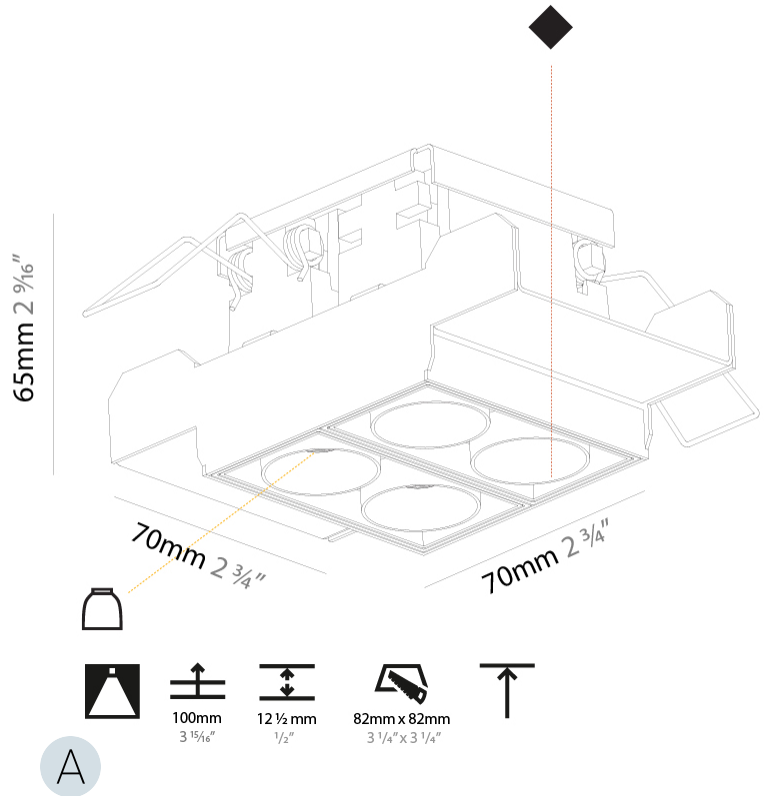

ELECTRICAL

Lamp Type: LED (Zhaga Standard)
Input Wattage (W): 18
Total Output Wattage (W): 16.4
Dimming: Tri-Mode (Non-Dimming and Phase Dimming (120Vac only) and 0-10V Dimming)
Driver Included: No
Driver Location: Recessed Housing
Driver Type: Constant Current - Universal
Driver Class: Class 2
Housing: See components
Input Voltage (V): 120 - 277
Constant Current (MA): 1050

LED

Number of LEDs: 4
Color Temperature (°K): 2700 / 3000 / 3500 / 4000
Max. Delivered Lumen (lm): Max. 887
CRI: >90 CRI
Lamp Life (hrs): 50000
Upon Request: Special Color Temperature

OPTICAL

Reflector: 8 / 18 / 34
Upon Request: Special Beam Angles

RATINGS AND CERTIFICATIONS

For international specifications by adding 'INT' at the end of the existing Model #. For assistance on 'custom' specifications, contact zteam@zaneen.com.
In a constant effort to supply the best product, we reserve the right to change specifications or materials without notice. The most recent specification sheets are found at zaneen.com