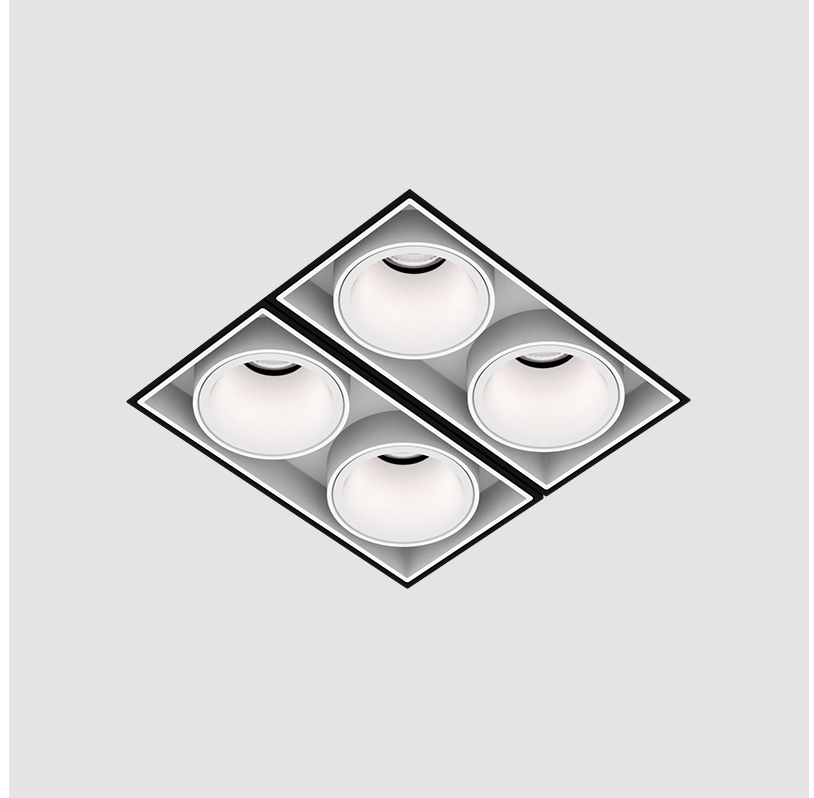

PHYSICAL

Shape: Rectangle
Length (mm): 70
Length (in): 2 ³/₄
Width (mm): 70
Width (in): 2 ³/₄
Height (mm): 65
Height (in): 2 ⁹/₁₆
Ceiling Thickness (mm): 12.5
Ceiling Thickness (in): 1/2
Min. Recessing Depth (mm): 100
Min. Recessing Depth (in): 3 ¹⁵/₁₆
Light Distribution: Downlight
Weight (kg): 0.437
Weight (lbs): 0.96
Fixture Finish: SSR / BKV / CWI / CRY / HAB / UFT / ITA / RUA / FTG / MYG / LOD / PUS / FRO / FUP / KIA / POP / BLS / SPG / MEY / GOH / GUM / CHC / COM / ABZ / JAG / OBR / MOS / ROR
Fixture Material: Aluminum Die Cast
Cut-out Measurements: 82mm / 3 1/4" x 42mm / 1 5/8"
Upon Request: Unique Ceiling Thickness

ELECTRICAL

Lamp Type: LED (Zhaga Standard)
Input Wattage (W): 18
Total Output Wattage (W): 16.4
Dimming: Tri-Mode (Non-Dimming and Phase Dimming (120Vac only) and 0-10V Dimming)
Driver Included: No
Driver Location: Recessed Housing
Driver Type: Constant Current - Universal
Driver Class: Class 2
Housing: See components
Input Voltage (V): 120 - 277
Constant Current (MA): 1050

LED

Number of LEDs: 4
Color Temperature (°K): 2700 / 3000 / 3500 / 4000
Max. Delivered Lumen (lm): Max. 887
CRI: >90 CRI
Lamp Life (hrs): 50000
Upon Request: Special Color Temperature

OPTICAL

Reflector: 8 / 18 / 34
Upon Request: Special Beam Angles

RATINGS AND CERTIFICATIONS

Certified By: CSA Certified to UL and CSA Standards
IP Rating: IP20
Zaneen Corporation © 2024, T 1800-388-3382, F 416-247-9319, www.zaneen.com