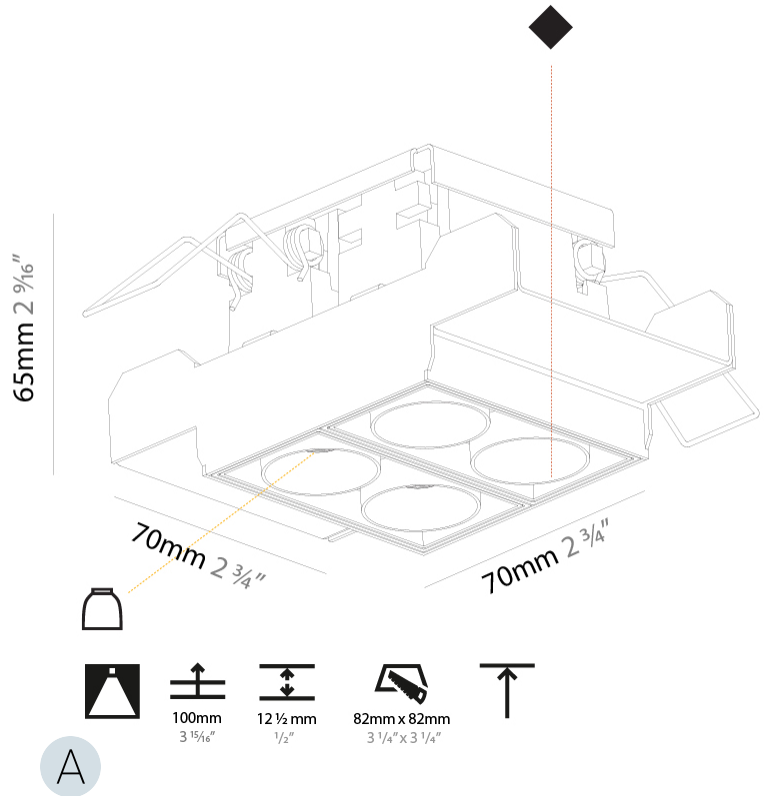

PHYSICAL

Shape: Rectangle
Length (mm): 70
Length (in): 2 ³/₄
Width (mm): 70
Width (in): 2 ³/₄
Height (mm): 65
Height (in): 2 ⁹/₁₆
Ceiling Thickness (mm): 12.5
Ceiling Thickness (in): 1/2
Min. Recessing Depth (mm): 100
Min. Recessing Depth (in): 3 ¹⁵/₁₆
Light Distribution: Downlight
Weight (kg): 0.437
Weight (lbs): 0.96
Fixture Finish: SSR / BKV / CWI / CRY / HAB / UFT / ITA / RUA / FTG / MYG / LOD / PUS / FRO / FUP / KIA / POP / BLS / SPG / MEY / GOH / GUM / CHC / COM / ABZ / JAG / OBR / MOS / ROR
Fixture Material: Aluminum Die Cast
Cut-out Measurements: 82mm / 3 1/4" x 42mm / 1 5/8"
Upon Request: Unique Ceiling Thickness

ELECTRICAL

Lamp Type: LED (Zhaga Standard)
Input Wattage (W): 18
Total Output Wattage (W): 16.4
Dimming: Tri-Mode (Non-Dimming and Phase Dimming (120Vac only) and 0-10V Dimming)
Driver Included: No
Driver Location: Recessed Housing
Driver Type: Constant Current - Universal
Driver Class: Class 2
Housing: See components
Input Voltage (V): 120 - 277
Constant Current (MA): 1050

LED

Number of LEDs: 4
Color Temperature (°K): 2700 / 3000 / 3500 / 4000
Max. Delivered Lumen (lm): Max. 887
CRI: >90 CRI
Lamp Life (hrs): 50000
Upon Request: Special Color Temperature

OPTICAL

Reflector: 8 / 18 / 34
Upon Request: Special Beam Angles

RATINGS AND CERTIFICATIONS

Certified By: CSA Certified to UL and CSA Standards
IP Rating: IP20
Zaneen Corporation © 2024, T 1800-388-3382, F 416-247-9319, www.zaneen.com